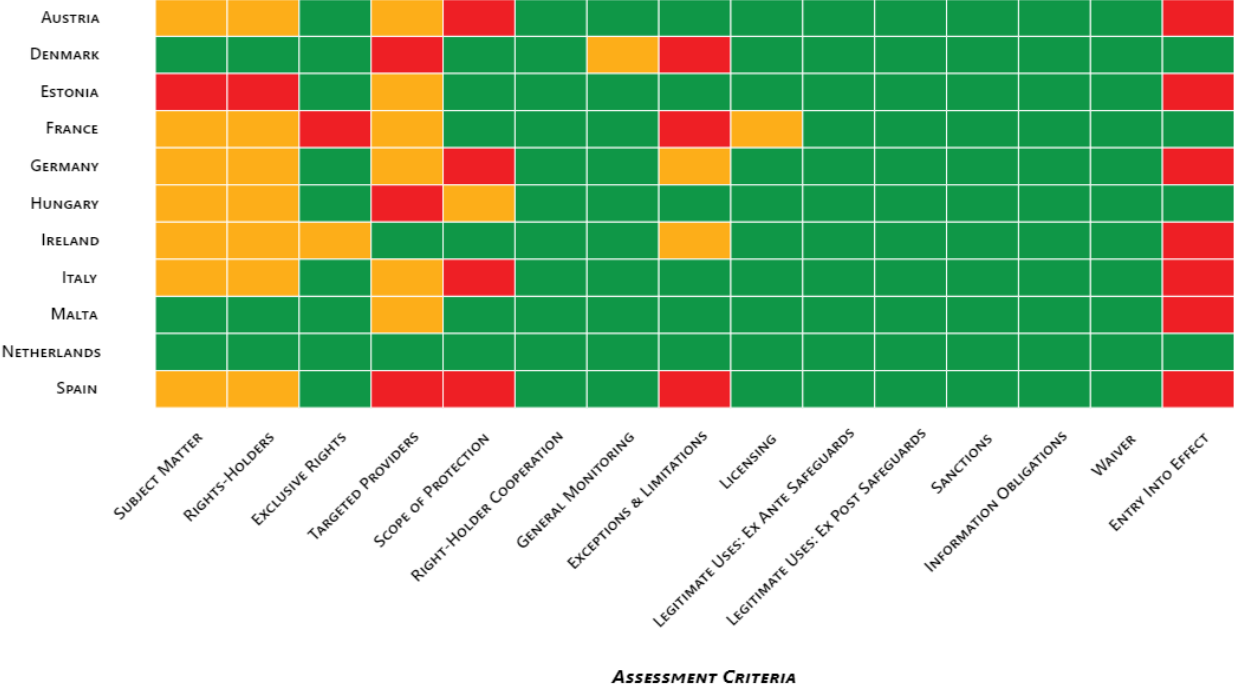

ARTICLE 17 DCDSM TRANSPOSITIONS

DEGREE OF COMPATIBILITY WITH
DIRECTIVE

MEMBER STATE ASSESSMENT

Compatible Unclear Incompatible

MEMBER STATES

Based on Angelopoulos C. (2022)

information labs.

ARTICLE 17 DCDSM TRANSPOSITIONS

DEGREE OF COMPATIBILITY WITH FUNDAMENTAL RIGHTS

Based on Angelopoulos C. (2022)

information labs.