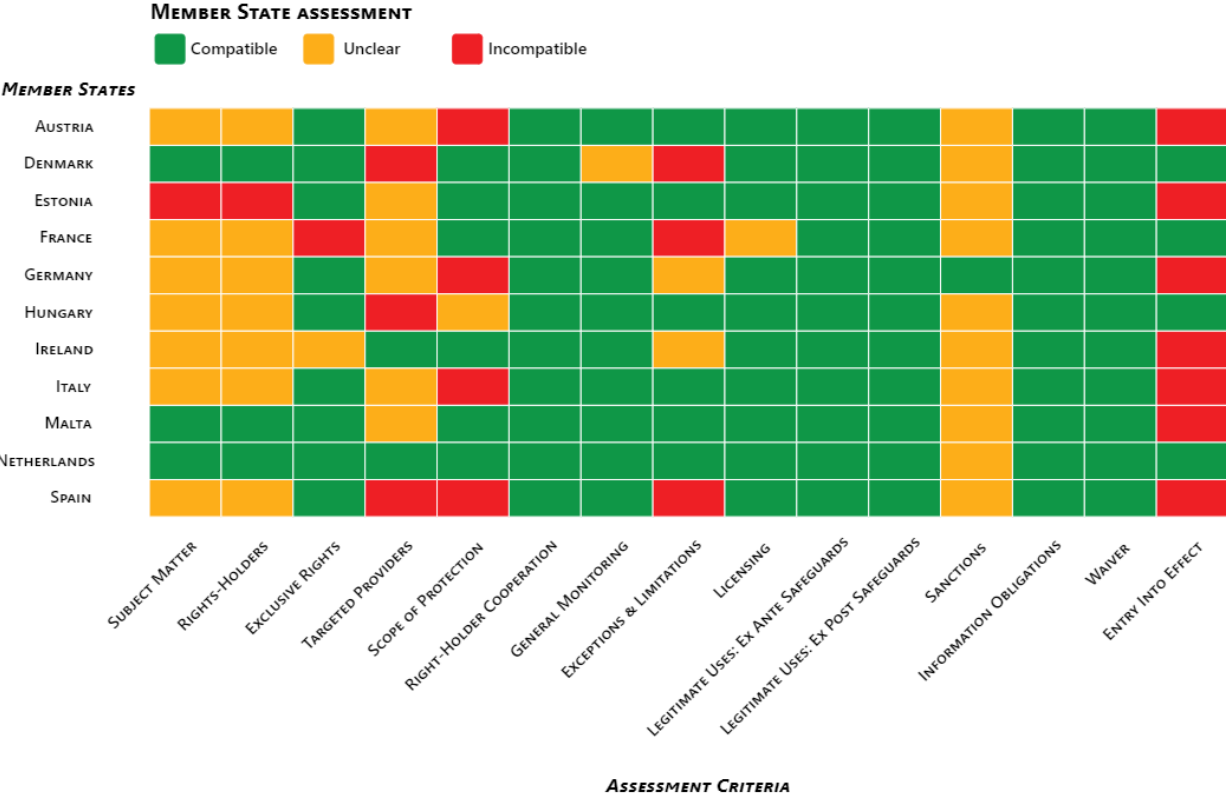

ARTICLE 17 DCDSM TRANSPOSITIONS

DEGREE OF COMPATIBILITY WITH
DIRECTIVE

MEMBER STATE ASSESSMENT

Compatible Unclear Incompatible

MEMBER STATES

Based on Angelopoulos C. (2022)

information labs.

ARTICLE 17 DCDSM TRANSPOSITIONS

DEGREE OF COMPATIBILITY WITH FUNDAMENTAL RIGHTS

Based on Angelopoulos C. (2022)

information labs.